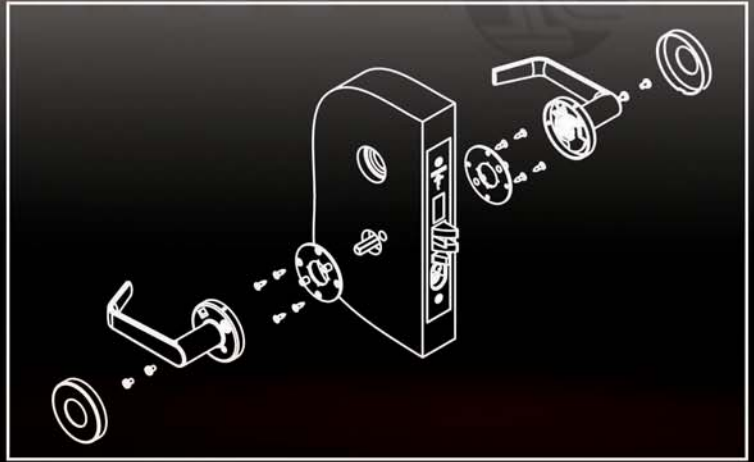

REJUVENATOR TM

NEW

**RMF Surface Mount Fixed Sectional Trim
(Min 1 3/4" solid wood core door)**

RMS Through Bolt Mount Sectional Trim

**RMU Escutcheon Trim
RMT Escutcheon Trim with Thumbturn**

One Box

Compatible with all major brands

One Fix

The **REJUVENATOR™** works as an all-in-one fix for your sagging and broken levers. Make your knob locks ADA compliant.

RETROFIT TRIM FOR EXISTING MORTISE LOCKS

The Rejuvenator Universal retrofit kit fits most mortises without special ordering. Whether you want to upgrade an existing mortise lock or retrofit your health facility to the latest specifications. Optional Antimicrobial coating available.

How To Order	
Trim	RMS (Through Bolt Mount Sectional Trim) RMF (Surface Mount Fixed Sectional Trim - Min 1 3/4" solid wood core door) RMU (Escutcheon Trim) RMT (Escutcheon Trim with thumb turn)
Lever	See Lever Listing
Finish	See Finish Listing
Example RMS - TANGO - 32D - SG	
1. Sectional Trim	_____
2. Tango	_____
3. Satin Stainless Steel	_____
4. Saniguard™ coating (optional)	_____