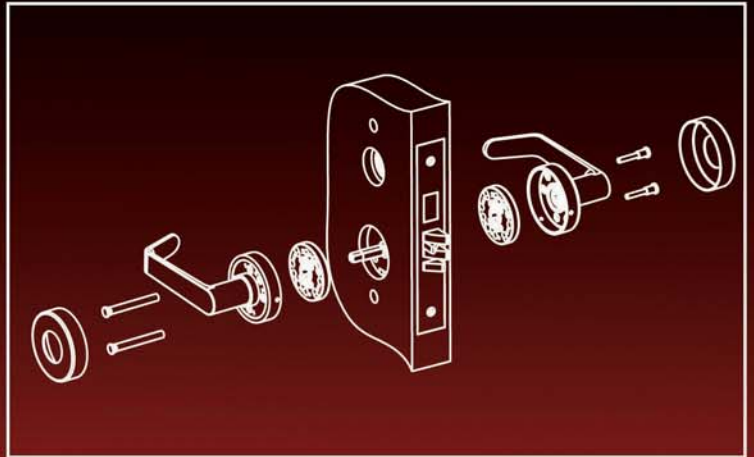

REJUVENATOR TM

NEW

**RMF Surface Mount Fixed Sectional Trim
(Min 1 3/4" solid wood core door)**

RMS Through Bolt Mount Sectional Trim

**RMU Escutcheon Trim
RMT Escutcheon Trim with Thumbturn**

One Box

Compatible with all major brands

One Fix

The **REJUVENATOR™** works as an all-in-one fix for your sagging and broken levers. Make your knob locks ADA compliant.

RETROFIT TRIM FOR EXISTING MORTISE LOCKS

The Rejuvenator Universal retrofit kit fits most mortises without special ordering. Whether you want to upgrade an existing mortise lock or retrofit your health facility to the latest specifications. Optional Antimicrobial coating available.

How To Order	
Trim	RMS (Through Bolt Mount Sectional Trim) RMF (Surface Mount Fixed Sectional Trim - Min 1 3/4" solid wood core door) RMU (Escutcheon Trim) RMT (Escutcheon Trim with thumb turn)
Lever	See Lever Listing
Finish	See Finish Listing
Example RMS - TANGO - 32D - SG	
1. Sectional Trim	_____
2. Tango	_____
3. Satin Stainless Steel	_____
4. Saniguard™ coating (optional)	_____