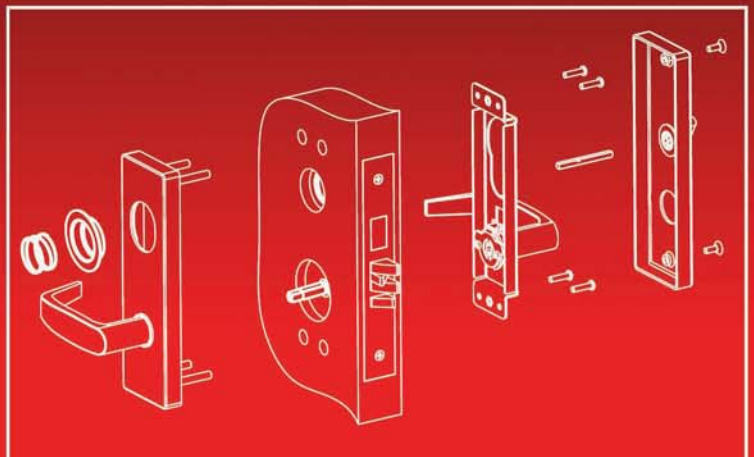

REJUVENATOR TM

NEW

**RMF Surface Mount Fixed Sectional Trim
(Min 1 3/4" solid wood core door)**

RMS Through Bolt Mount Sectional Trim

**RMU Escutcheon Trim
RMT Escutcheon Trim with Thumbturn**

One Box

Compatible with all major brands

One Fix

The **REJUVENATOR™** works as an all-in-one fix for your sagging and broken levers. Make your knob locks ADA compliant.

RETROFIT TRIM FOR EXISTING MORTISE LOCKS

The Rejuvenator Universal retrofit kit fits most mortises without special ordering. Whether you want to upgrade an existing mortise lock or retrofit your health facility to the latest specifications. Optional Antimicrobial coating available.

How To Order	
Trim	RMS (Through Bolt Mount Sectional Trim) RMF (Surface Mount Fixed Sectional Trim - Min 1 3/4" solid wood core door) RMU (Escutcheon Trim) RMT (Escutcheon Trim with thumb turn)
Lever	See Lever Listing
Finish	See Finish Listing
Example RMS - TANGO - 32D - SG	
1. Sectional Trim	_____
2. Tango	_____
3. Satin Stainless Steel	_____
4. Saniguard™ coating (optional)	_____